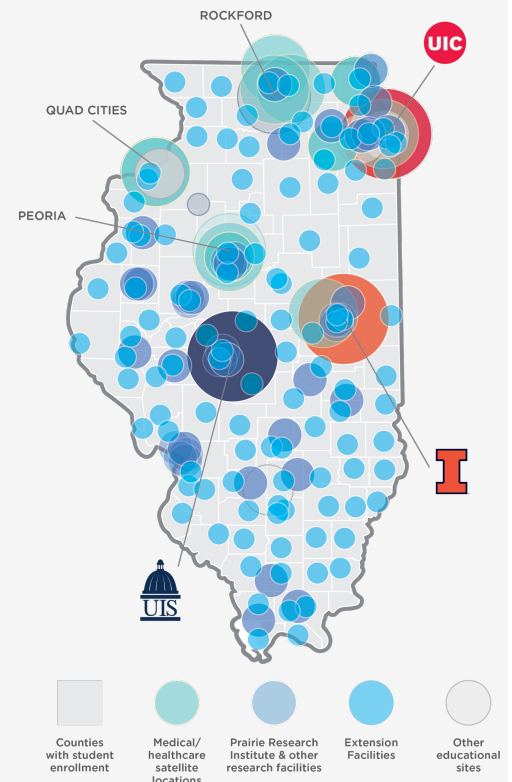

PUBLIC SERVICE

FIRE SERVICE INSTITUTE ENROLLMENTS	36,149
POLICE TRAINING INSTITUTE ENROLLMENTS	967
UNIVERSITY OUTREACH CONTACTS	3,216
EXTENSION CONTACTS	802,465
4-H PARTICIPANTS	261,012
PRAIRIE RESEARCH INSTITUTE ROI	6:1